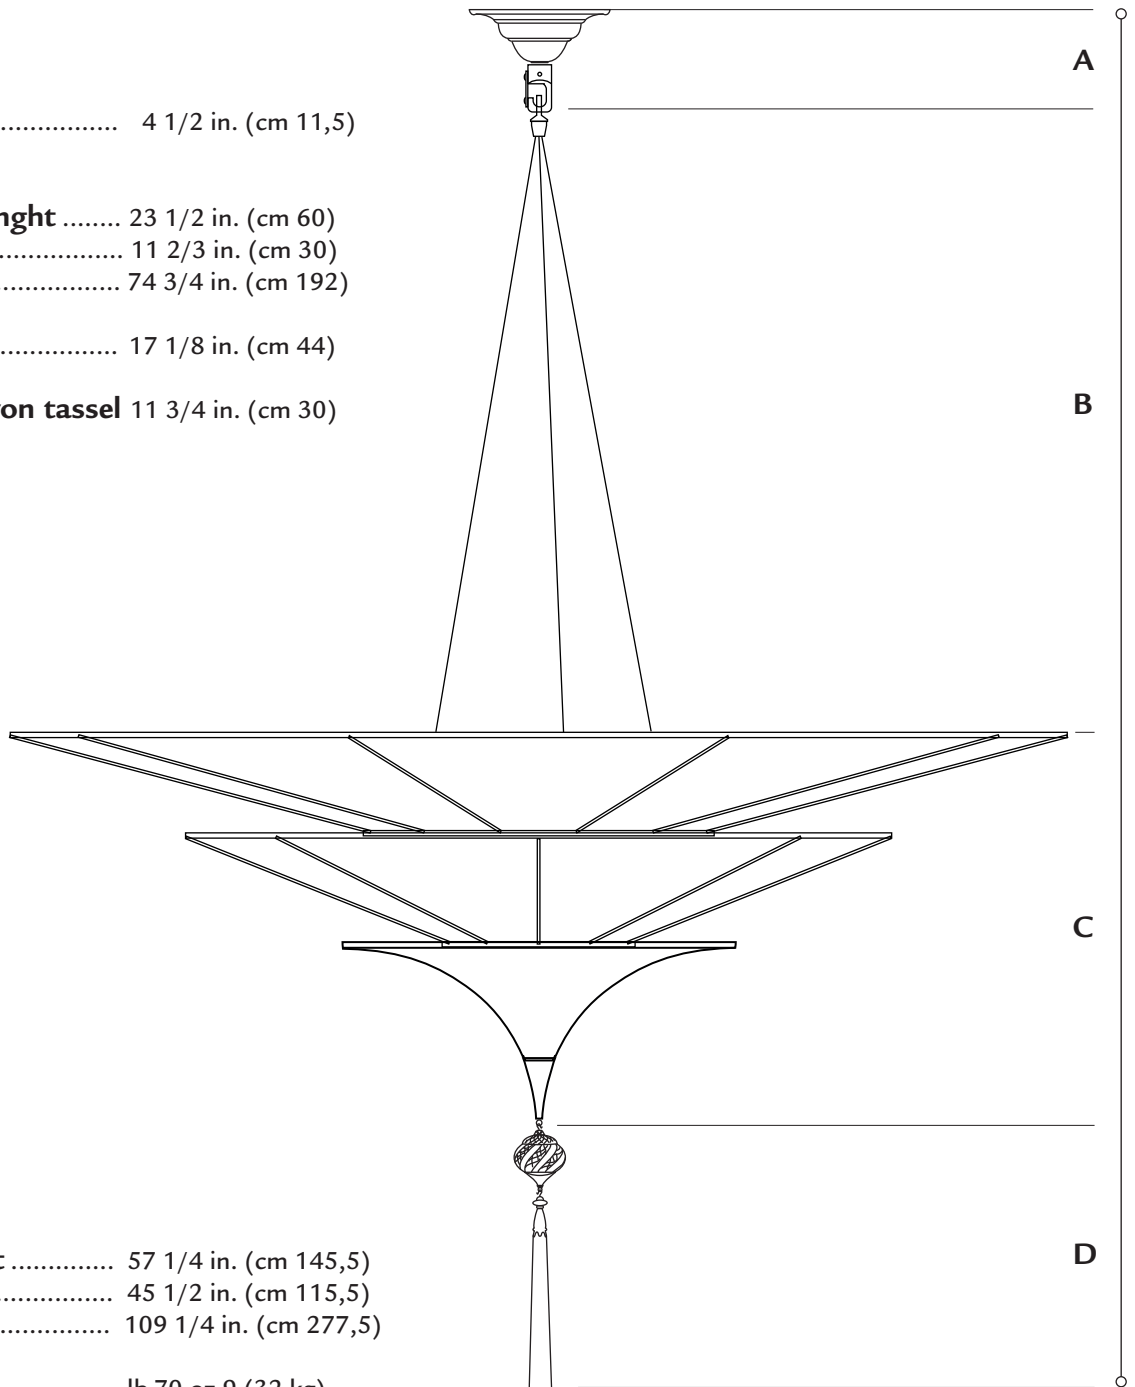

A. ceiling attachment 4 1/2 in. (cm 11,5)
(hook included)

B. string's standard lenght 23 1/2 in. (cm 60)
minimum 11 2/3 in. (cm 30)
maximum 74 3/4 in. (cm 192)

C. shade 17 1/8 in. (cm 44)

D. metal drop with rayon tassel 11 3/4 in. (cm 30)

standard overall height 57 1/4 in. (cm 145,5)
minimum 45 1/2 in. (cm 115,5)
maximum 109 1/4 in. (cm 277,5)

weight lb.70 oz.9 (32 kg)

suggested wattage LED - 7 x MAX 15W

voltage 110/120V: E26 socket . 220/240V: E27 socket