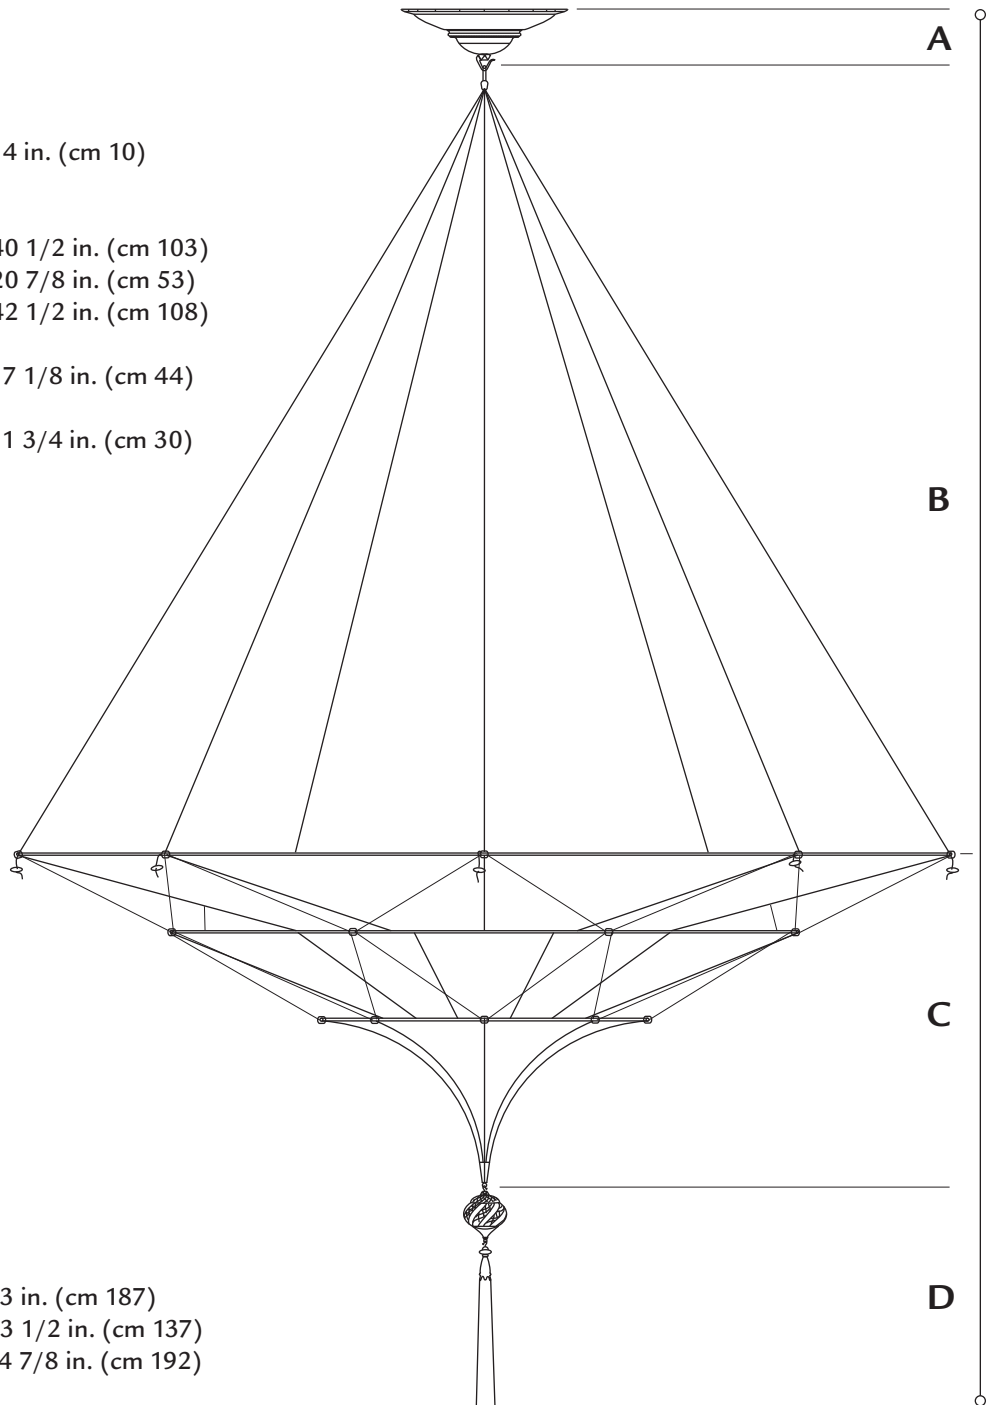

## SCHEHERAZADE FORTVNY®

silk . ø 49 1/2 in. (cm 125,5)

art. 126 SH

- A. ceiling attachment** ..... 4 in. (cm 10)  
(hook included)
- B. string's standard lenght** ..... 40 1/2 in. (cm 103)  
**minimum** ..... 20 7/8 in. (cm 53)  
**maximum** ..... 42 1/2 in. (cm 108)
- C. shade** ..... 17 1/8 in. (cm 44)
- D. metal drop with rayon tassel** 11 3/4 in. (cm 30)

- standard overall height** ..... 73 in. (cm 187)  
**minimum** ..... 53 1/2 in. (cm 137)  
**maximum** ..... 74 7/8 in. (cm 192)

**weight** ..... lb.9 oz.11 (4,4 kg)

**suggested wattage** ..... LED - 4 x MAX 15W

## SCHEHERAZADE FORTVNY®

silk . ø 49 1/2 in. (cm 125,5)

art. 126 SH - 2

**A. ceiling attachment** ..... 3/8 in. (cm 1)

**B. shade** ..... 17 1/8 in. (cm 44)

**C. metal drop with rayon tassel** 11 3/4 in. (cm 30)

**standard overall height** ..... 29 1/4 in. (cm 75)

**weight** ..... lb.9 oz.11 (4,4 kg)

**suggested wattage** ..... LED - 3 x MAX 15W

**voltage** 110/120V: E26 socket . 220/240V: E27 socket