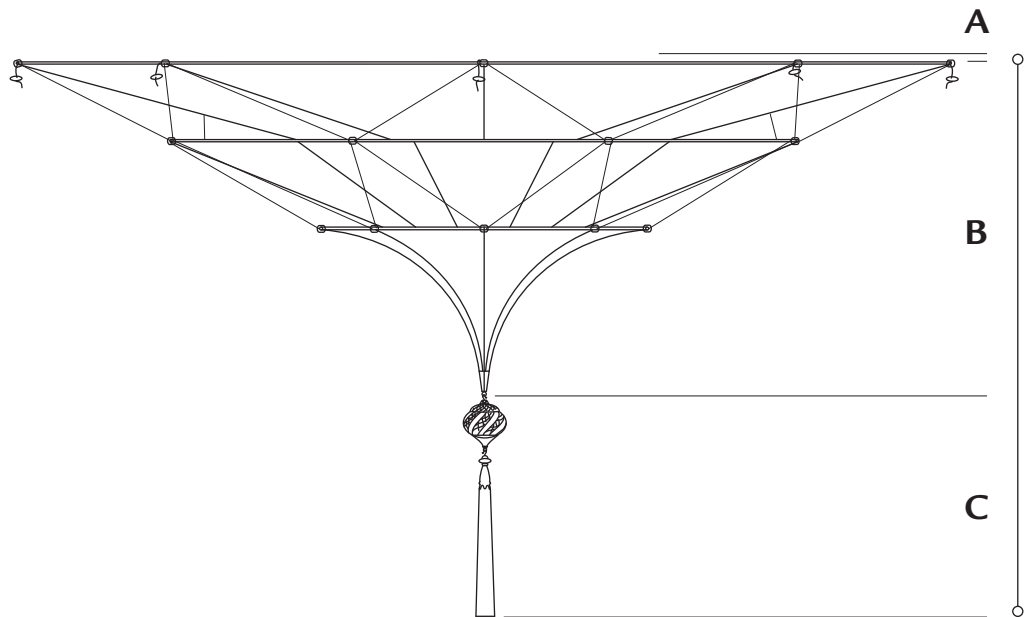

## SCHEHERAZADE FORTVNY®

silk . ø 49 1/2 in. (cm 125,5)

art. 126 SH

- A. ceiling attachment** ..... 4 in. (cm 10)  
(hook included)
- B. string's standard lenght** ..... 40 1/2 in. (cm 103)  
**minimum** ..... 20 7/8 in. (cm 53)  
**maximum** ..... 42 1/2 in. (cm 108)
- C. shade** ..... 17 1/8 in. (cm 44)
- D. metal drop with rayon tassel** 11 3/4 in. (cm 30)

## SCHEHERAZADE FORTVNY®

silk . ø 49 1/2 in. (cm 125,5)

art. 126 SH - 2

**A. ceiling attachment** ..... 3/8 in. (cm 1)

**B. shade** ..... 17 1/8 in. (cm 44)

**C. metal drop with rayon tassel** 11 3/4 in. (cm 30)